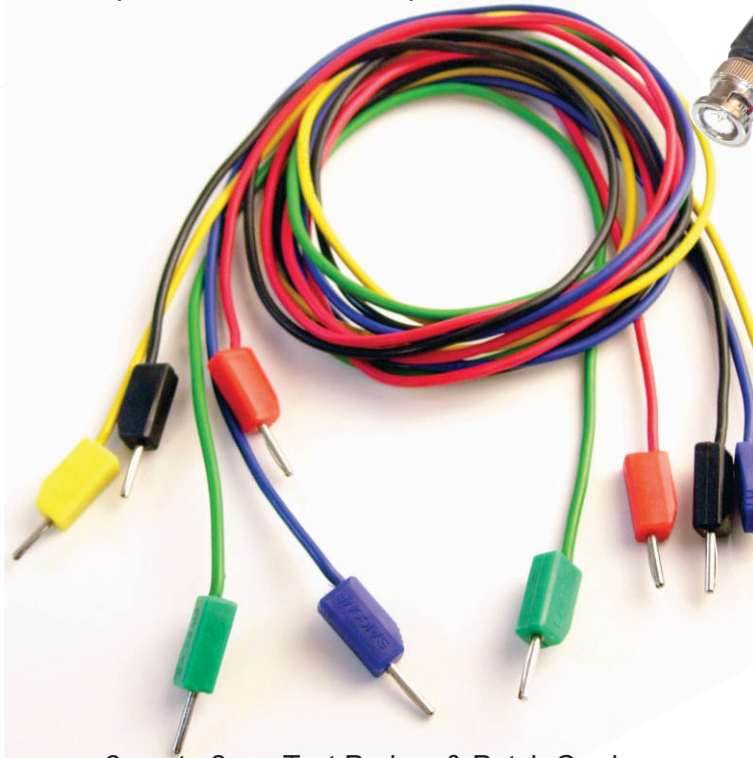

Test Probes & Patch Cords

4mm Bipolar Cable with Forceps Holder

2mm to 2mm Test Probes & Patch Cords

BNC to BNC Cords
(RG 58 & RG-59)

3 KV
2mm
Test Probe
with 4mm rear
stackable & re wire type
Banana Plugs

Committed to perfection

1-34/43, Sarvodaya nagar, Near Aaray Signal, Western Express Highway, Goregaon (East), Mumbai. 400063

10KV EHT Probe

Patch Cord
4mm
Socket
to
4mm
Banana Plug

Patch cord
4mm to 4mm
re wire type
Shrouded Plug

Patch Cord
4mm to 4mm
Shrouded
Plug

Patch cord
4mm to 4mm
rear stackable
Banana Plug

Patch cord
BNC to Crocodile
clips

Test Probe
with Shrouded Plug

Patch cord
4mm Plug to
Crocodile clips