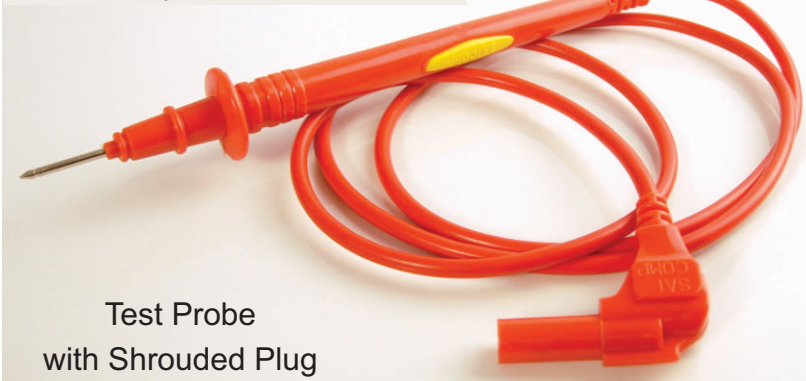

Test Probes & Patch Cords

4mm Bipolar Cable with Forceps Holder

2mm to 2mm Test Probes & Patch Cords

BNC to BNC Cords
(RG 58 & RG-59)

3 KV
2mm
Test Probe
with 4mm rear
stackable & re wire type
Banana Plugs

Committed to perfection

1-34/43, Sarvodaya nagar, Near Aaray Signal, Western Express Highway, Goregaon (East), Mumbai. 400063

10KV EHT Probe

Patch Cord
4mm
Socket
to
4mm
Banana Plug

Patch cord
4mm to 4mm
re wire type
Shrouded Plug

Patch Cord
4mm to 4mm
Shrouded
Plug

Patch cord
4mm to 4mm
rear stackable
Banana Plug

Patch cord
BNC to Crocodile
clips

Test Probe
with Shrouded Plug

Patch cord
4mm Plug to
Crocodile clips