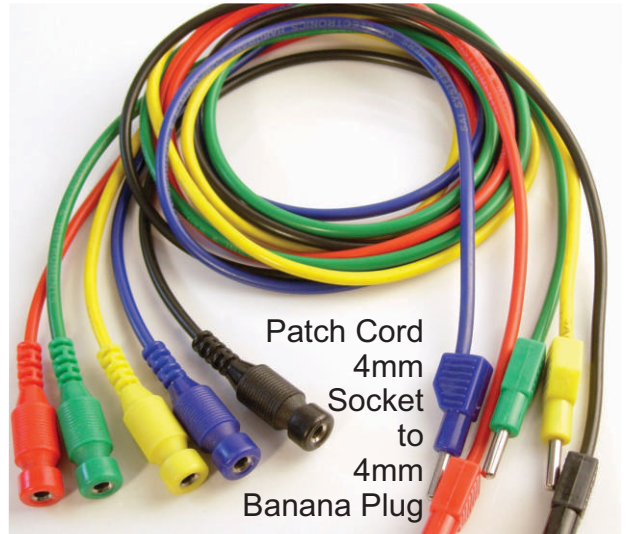

Test Probes & Patch Cords

4mm Bipolar Cable with Forceps Holder

2mm to 2mm Test Probes & Patch Cords

BNC to BNC Cords
(RG 58 & RG-59)

3 KV
2mm
Test Probe
with 4mm rear
stackable & re wire type
Banana Plugs

Committed to perfection

1-34/43, Sarvodaya nagar, Near Aaray Signal, Western Express Highway, Goregaon (East), Mumbai. 400063

10KV EHT Probe

Patch Cord
4mm
Socket
to
4mm
Banana Plug

Patch cord
4mm to 4mm
re wire type
Shrouded Plug

Patch Cord
4mm to 4mm
Shrouded
Plug

Patch cord
4mm to 4mm
rear stackable
Banana Plug

Patch cord
BNC to Crocodile
clips

Test Probe
with Shrouded Plug

Patch cord
4mm Plug to
Crocodile clips