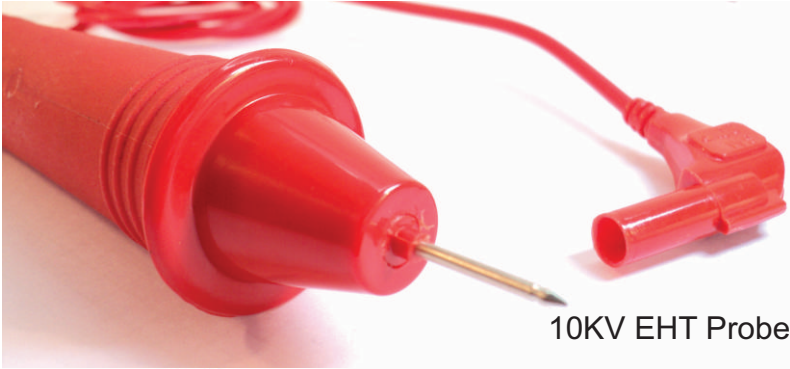

Test Probes & Patch Cords

4mm Bipolar Cable with Forceps Holder

2mm to 2mm Test Probes & Patch Cords

BNC to BNC Cords
(RG 58 & RG-59)

3 KV
2mm
Test Probe
with 4mm rear
stackable & re wire type
Banana Plugs

Committed to perfection

1-34/43, Sarvodaya nagar, Near Aaray Signal, Western Express Highway, Goregaon (East), Mumbai. 400063

10KV EHT Probe

Patch Cord
4mm
Socket
to
4mm
Banana Plug

Patch cord
4mm to 4mm
re wire type
Shrouded Plug

Patch Cord
4mm to 4mm
Shrouded
Plug

Patch cord
4mm to 4mm
rear stackable
Banana Plug

Patch cord
BNC to Crocodile
clips

Test Probe
with Shrouded Plug

Patch cord
4mm Plug to
Crocodile clips