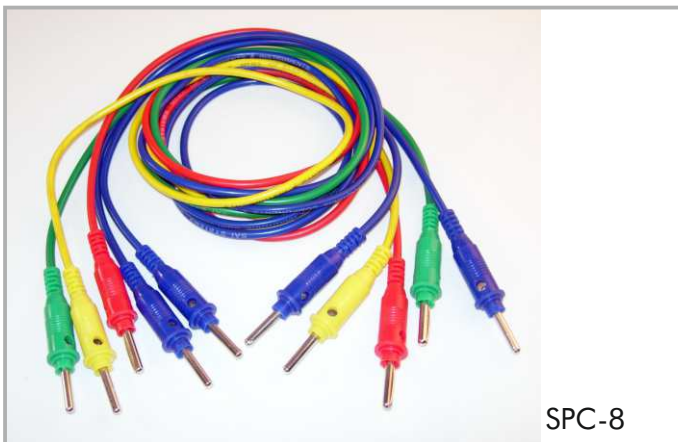

SPC-4S

Patch cord
Integrally moulded 4mm Side
stackable heavy duty Banana
Plug on both the end