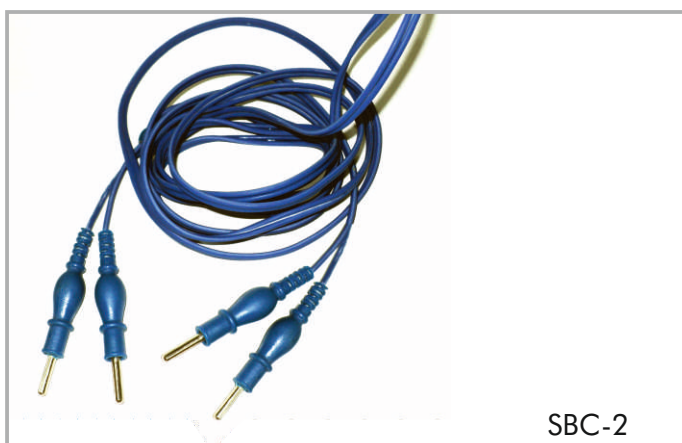

Patch cord
Integrally moulded 4mm Side
stackable heavy duty Banana
Plug on both the end

STP-10

Test Probe
4mm side stackable Banana Plug to
2mm Test Probe

STP-15S

Test Probe
4mm side stackable Banana Plug to
2mm Test Probe.
STP-15S-1
(Test probe with side stackable Banana Plug)
STP-15S-2
(Test probe with rear stackable Banana Plug)
STP-15S-3
(Test probe with Shrouded Plug)

SSP-6/C

Patch cord
4mm Shrouded Plug on both end

SSP-60

Patch cord
4mm rear stackable Shrouded
Plug on both end

EHT-10

Test Probe
Integrally moulded High Voltage probe
with shrouded plug with silicone
cable for 10000 Volt

SBC-2

Patch Cord
Integrally moulded Bi-polar cable
with silicone cable

SAI SYSTEMS

committed to perfection

www.saicomponents.com

www.saisysindia.com

Manufacturers of Testing and Measuring Instruments and Accessories for Electronic Instrumentation