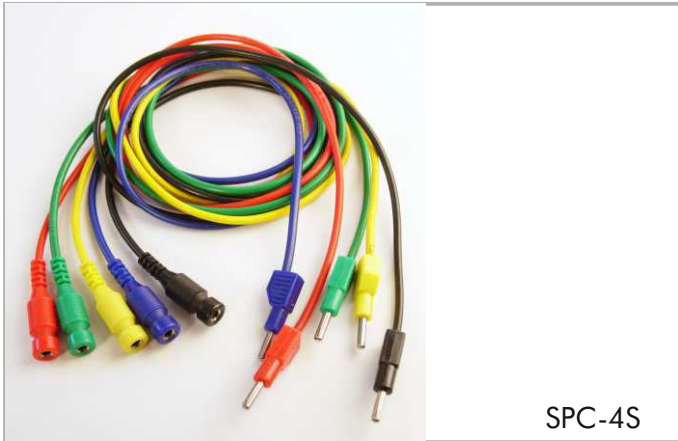

SAI SYSTEMS

committed to perfection

www.saicomponents.com

www.saisysindia.com

Manufacturers of Testing and Measuring Instruments and Accessories for Electronic Instrumentation

Regd. Off. 5A/201, Sunrise, opp. Samna Pariwar, General A. K Vaidya Road, Dindoshi, Malad (East) Mumbai. 400097 Maharashtra, India

Patch cord
4mm rear stackable Banana
Plug to 4mm Banana Socket