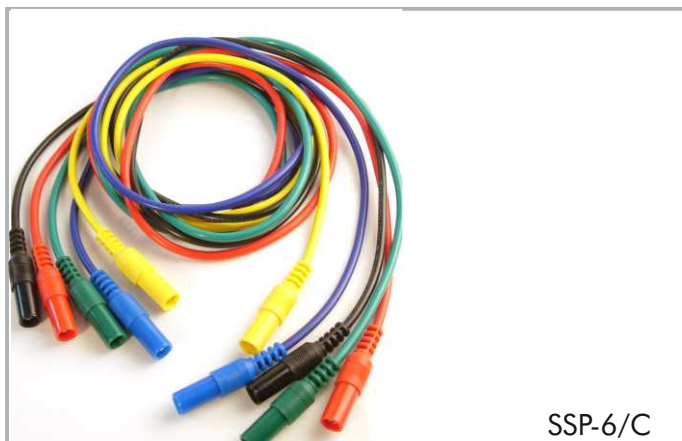

Patch cord
Integrally moulded 4mm Side
stackable heavy duty Banana
Plug on both the end

STP-10

Test Probe
4mm side stackable Banana Plug to
2mm Test Probe

STP-15S

Test Probe
4mm side stackable Banana Plug to
2mm Test Probe.
STP-15S-1
(Test probe with side stackable Banana Plug)
STP-15S-2
(Test probe with rear stackable Banana Plug)
STP-15S-3
(Test probe with Shrouded Plug)

SSP-6/C

Patch cord
4mm Shrouded Plug on both end

SSP-60

Patch cord
4mm rear stackable Shrouded
Plug on both end

EHT-10

Test Probe
Integrally moulded High Voltage probe
with shrouded plug with silicone
cable for 10000 Volt