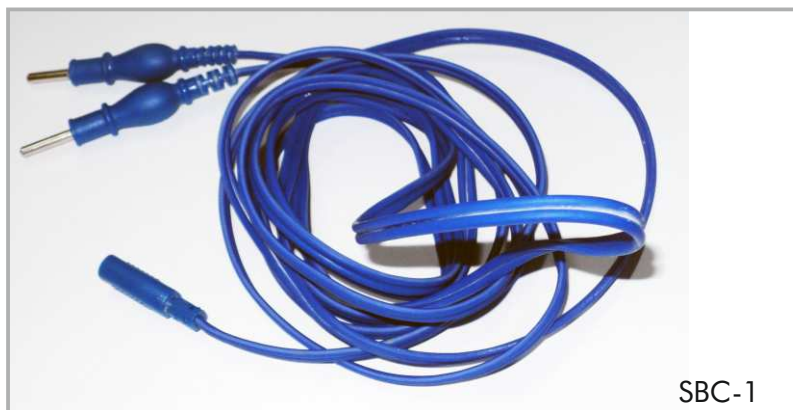

SPC-4

Patch Cord
Integrally moulded 4mm Banana Plug on Bi-polar cable with 2 pin Forceps Socket with silicone cable