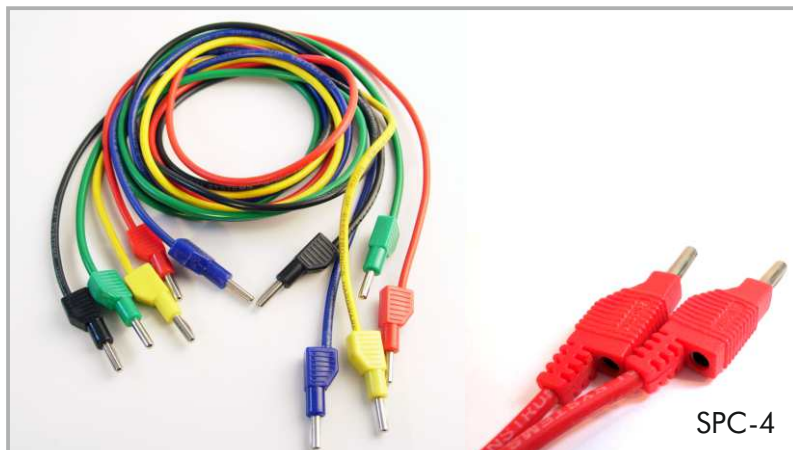

SAI SYSTEMS

committed to perfection

www.saicomponents.com

www.saisysindia.com

Manufacturers of Testing and Measuring Instruments and Accessories for Electronic Instrumentation

Regd. Off. 5A/201, Sunrise, opp. Samna Pariwar, General A. K Vaidya Road, Dindoshi, Malad (East) Mumbai. 400097 Maharashtra, India

Patch cord
Integrally moulded Patch Cord with rear stackable Banana Plugs on both end